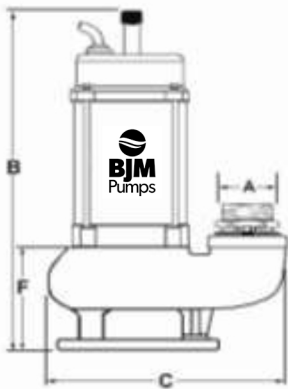

BJM Pumps SV SERIES

MODEL	A	B	C	F
SV250	2.0"	16.4"	8.5"	5.0"
SV400	2.0"	18.4"	8.5"	5.0"

MODEL	A	B	C	F
SV08	3.0"	19.5"	11.0"	5.7"

MODEL	A	B	C	D	E	F
SV750C	3.0"	20.8"	13.8"	8.5"	5.2"	5.6"
SV1500C	3.0"	23.6"	15.3"	8.5"	5.2"	7.9"
SV08C	3.0"	18.4"	13.8"	8.5"	5.2"	5.6"
SV15C	3.0"	17.3"	15.3"	8.5"	5.2"	7.9"
SV22C	3.0"	22.9"	18.3"	13.0"	6.2"	9.9"
SV37C	3.0"	24.0"	18.3"	13.0"	6.2"	9.9"
SV55C	4.0"	32.5"	25.7"	14.5"	11.2"	11.2"
SV75C	4.0"	34.7"	25.7"	14.5"	11.2"	11.2"