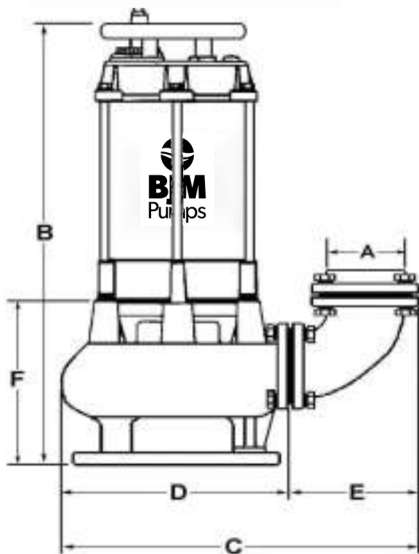

BJM Pumps SV SERIES

MODEL	A	B	C	F
SV250	2.0"	16.4"	8.5"	5.0"
SV400	2.0"	18.4"	8.5"	5.0"

MODEL	A	B	C	F
SV08	3.0"	19.5"	11.0"	5.7"

MODEL	A	B	C	D	E	F
SV750C	3.0"	20.8"	13.8"	8.5"	5.2"	5.6"
SV1500C	3.0"	23.6"	15.3"	8.5"	5.2"	7.9"
SV08C	3.0"	18.4"	13.8"	8.5"	5.2"	5.6"
SV15C	3.0"	17.3"	15.3"	8.5"	5.2"	7.9"
SV22C	3.0"	22.9"	18.3"	13.0"	6.2"	9.9"
SV37C	3.0"	24.0"	18.3"	13.0"	6.2"	9.9"
SV55C	4.0"	32.5"	25.7"	14.5"	11.2"	11.2"
SV75C	4.0"	34.7"	25.7"	14.5"	11.2"	11.2"